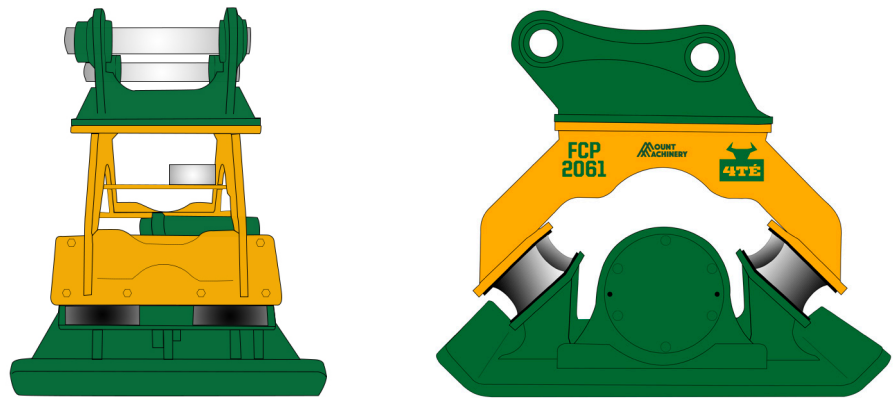

Compactor Plates

Compactor Plates

Ideal for deep drainage projects. The compactor plate is attached to the arm of machine, meaning no men are needed to go down the trench and the compactor is more manipulative, therefore there is more control. The compaction is very effective meaning there is 8 x more penetration than a self-propelled trench compactor! These compactors are also very controllable for steep incline compaction. A safer and more effective option all round.

Product features:

- Motor protection
- Strong lightweight design

Technical Details	FCP-1061	FCP-2061	FCP-3061
Excavator weight range (T)	4 - 10	10 - 20	18 - 30
Operating weight (Kg)	380	685	1060
Operating pressure (bar)	100 - 130	100 - 150	150 - 200
Required flow (L/min)	45 - 85	85 - 105	120 - 170
Plate Width (mm)	550	700	900
Plate Length (mm)	900	1160	1350
Height (excl. saddle) (mm)	500	640	730
Impulse Force (T)	4	6.5	11
Vibration Frequency (rpm/min)	2000	3000	2200